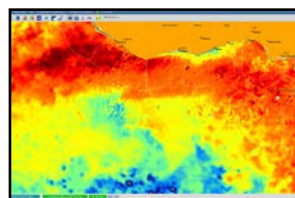

Fish Finder history- Dual System

- » Scientific mode
- » Short mode

Admiralty charts

Plankton

Temperature