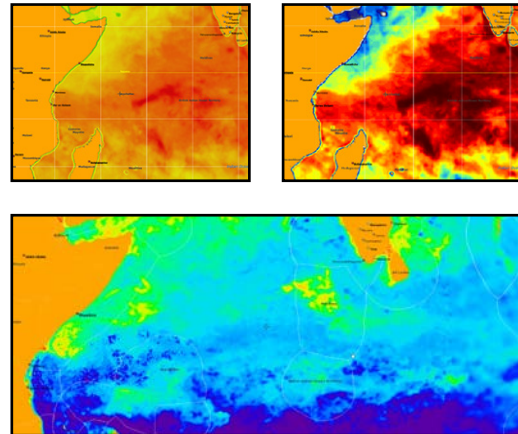

2 COMMUNICATIONS

- » Real-time communications
- » Secure and confidential communications.
- » IP communications.

Integral management tool for the tuna fishing. Autonomous unit with fishing tools for a full control of the buoys and the fleet from the office.