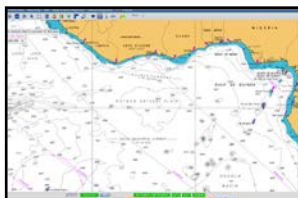

Admiralty charts