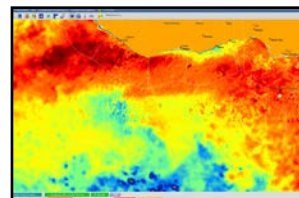

Fish Finder history- Dual System

- » Scientific mode
- » Short mode

Admiralty charts

Plankton

Temperature